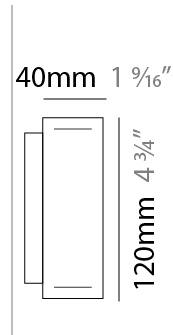

LED120 SURFACE

D73029-

base number
Color   Finish
Temperature   Options

1. To build a product code in our configurator select the specify button on the base model # product page
2. To build a manual product code on this datasheet choose from the options listed below in blue font and add the suffix to the base model #

GENERAL

Series: Woodlin
Subseries: LED120
Brand: Tunto
Division: Design
Mounting Type: Surface
Mounting Location: Wall
Subcategory: Profile

PHYSICAL

Shape: Rectangle
Length (mm): 700
Length (in): 27 ⁹/₁₆
Width (mm): 40
Width (in): 1 ⁹/₁₆
Height (mm): 120
Height (in): 4 ³/₄
Extension (mm): 40
Extension (in): 1 ⁹/₁₆
Light Distribution: Direct / Indirect
Diffuser: Opal
Fixture Finish: [WAL / ASH / OAK / BLK / WHI](#)
Fixture Material: Wood

ELECTRICAL

Lamp Type: LED
Input Wattage (W): 31
Total Output Wattage (W): 25.3
Dimming: Tri-Mode (Non-Dimming and Phase Dimming (120Vac only) and 0-10V Dimming)
Driver Included: Yes
Driver Location: Remote
Driver Type: Constant Current - Universal
Driver Class: Class 2
Housing: ENCP3
Input Voltage (V): 120 - 277
Constant Current (MA): 700

LED

Color Temperature (°K): [2700 / 3000 / 4000](#)
Max. Delivered Lumen (lm): 1500
CRI: >93 CRI
Lamp Life (hrs): 50000

OPTICAL

RATINGS AND CERTIFICATIONS

Certified By: Certified for North American Standards
IP rating: IP20

PROJECT
TYPE
SPECIFIER
QUANTITY
DATE

700mm 27 ⁹/₁₆"

Indirect