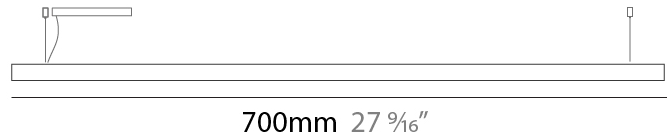

PROJECT
TYPE
SPECIFIER
QUANTITY
DATE

LED60 SUSPENSION

D71015- -
base number   Color   Finish
                         Temperature   Options

1. To build a product code in our configurator select the specify button on the base model # product page
2. To build a manual product code on this datasheet choose from the options listed below in blue font and add the suffix to the base model #

GENERAL

Series: Woodlin
Subseries: LED60
Brand: Tunto
Division: Design
Mounting Type: Suspension
Mounting Location: Ceiling
Subcategory: Profile

PHYSICAL

Shape: Rectangle
Length (mm): 700
Length (in): 27 ⁹/₁₆
Width (mm): 60
Width (in): 2 ³/₈
Height (mm): 60
Height (in): 2 ³/₈
Max. Overall Height (mm): 2060
Max. Overall Height (in): 81 ¹/₈
Light Distribution: Direct
Diffuser: Opal
Fixture Finish: WAL / ASH / OAK / BLK / WHI
Fixture Material: Wood
Cable Details: 2000mm / 78 3/4"

ELECTRICAL

Lamp Type: LED
Input Wattage (W): 29
Total Output Wattage (W): 25.3
Dimming: Tri-Mode (Non-Dimming and Phase Dimming (120Vac only) and 0-10V Dimming)
Driver Included: Yes
Driver Location: Integrated
Driver Type: Constant Current - Universal
Driver Class: Class 2
Input Voltage (V): 120 - 277
Constant Current (MA): 700

LED

Color Temperature (°K): 2700 / 3000 / 4000
Max. Delivered Lumen (lm): 2180
CRI: >93 CRI
Lamp Life (hrs): 50000

OPTICAL

RATINGS AND CERTIFICATIONS

Certified By: Certified for North American Standards
IP rating: IP20